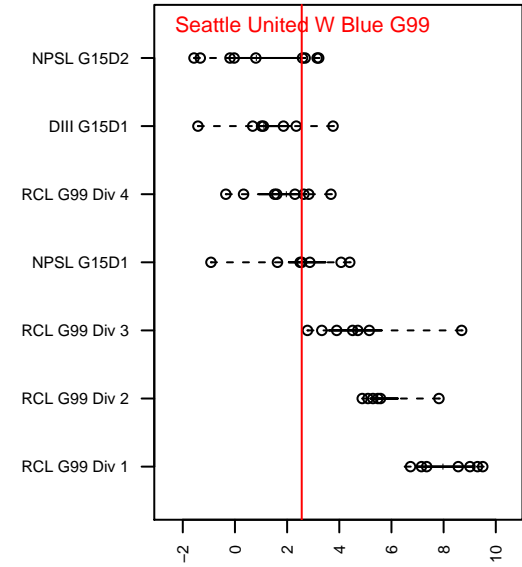

# Seattle United W Blue G99

Seattle United Regional  
 Seattle, WA  
 G99 total strength=1115  
 attack=3.55 defense=2.5  
 fall league = NPSL G15D1

alt names used:  
 SEATTLE UNITED G99 WEST BLUE ()  
 Seattle United G99 West Blue  
 SU West Blue [G99]  
 Seattle United West G99 Blue  
 Seattle United West G99 Blue

Venues played:  
 2014 Clash At the Border Silver/Bronze U15  
 2014 Seattle Cup GU15  
 2014 Bigfoot Gold U15  
 2014 NPSL G15D1  
 2014 Founders Cup G99

**Seattle United W Blue G99**  
 Dots are actual minus expected GF (blue circles) and GA (red triangles).  
 Blue line is smoothed change in attack strength. Red is smoothed change in defense strength.

**attack and defense variance (black dot)  
relative to other teams  
and top 10 in region**

**attack and defense rating  
relative to others at age  
and all opponents in last 13 months**

**Performance relative to 13 month average**