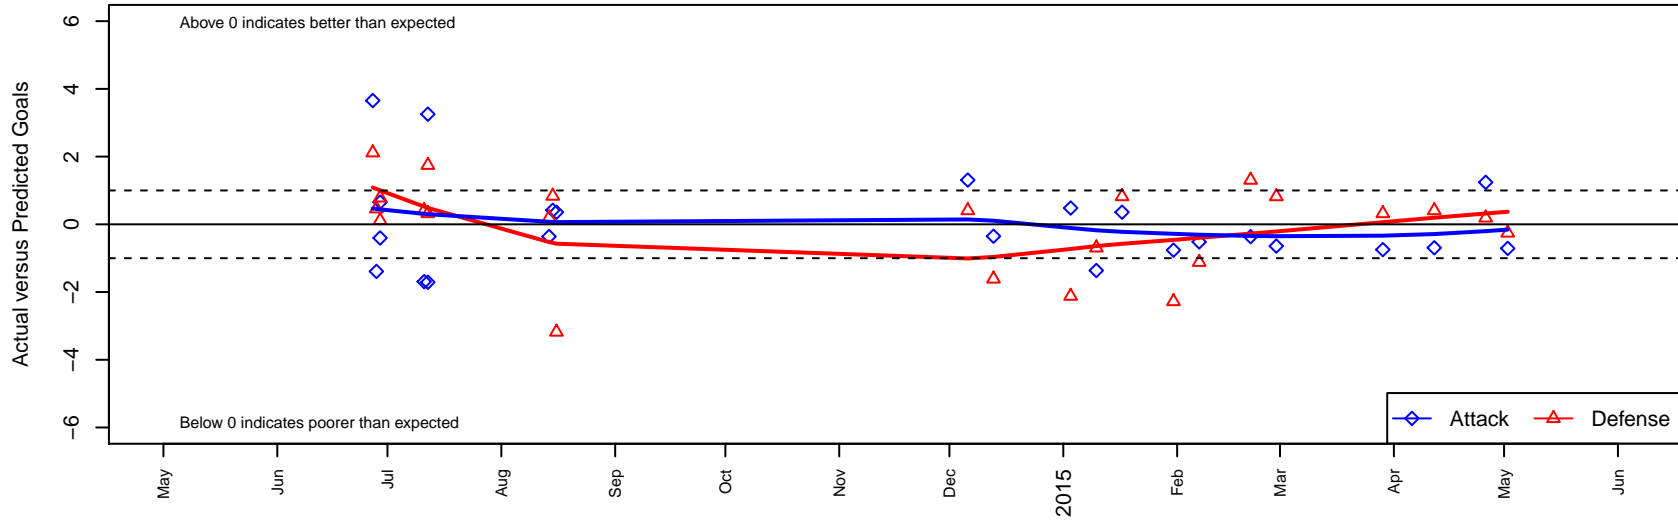

# Seattle United W Blue G99

Seattle United Regional  
 Seattle, WA  
 G99 total strength=1115  
 attack=3.55 defense=2.5  
 fall league = NPSL G15D1

alt names used:  
 SEATTLE UNITED G99 WEST BLUE ()  
 Seattle United G99 West Blue  
 SU West Blue [G99]  
 Seattle United West G99 Blue  
 Seattle United West G99 Blue

Venues played:  
 2014 Clash At the Border Silver/Bronze U15  
 2014 Seattle Cup GU15  
 2014 Bigfoot Gold U15  
 2014 NPSL G15D1  
 2014 Founders Cup G99

**Seattle United W Blue G99**  
 Dots are actual minus expected GF (blue circles) and GA (red triangles).  
 Blue line is smoothed change in attack strength. Red is smoothed change in defense strength.

**attack and defense variance (black dot)  
relative to other teams  
and top 10 in region**

**attack and defense rating  
relative to others at age  
and all opponents in last 13 months**

**Performance relative to 13 month average**