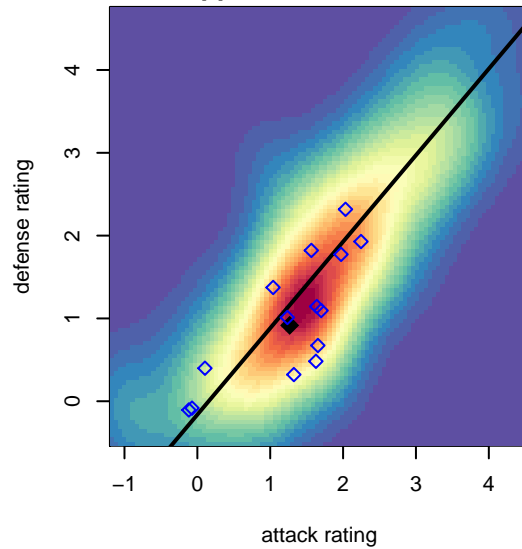

# Seattle United W Blue G99

Seattle United Regional  
 Seattle, WA  
 G99 total strength=1115  
 attack=3.55 defense=2.5  
 fall league = NPSL G15D1

alt names used:  
 SEATTLE UNITED G99 WEST BLUE ()  
 Seattle United G99 West Blue  
 SU West Blue [G99]  
 Seattle United West G99 Blue  
 Seattle United West G99 Blue

Venues played:  
 2014 Clash At the Border Silver/Bronze U15  
 2014 Seattle Cup GU15  
 2014 Bigfoot Gold U15  
 2014 NPSL G15D1  
 2014 Founders Cup G99

**Seattle United W Blue G99**  
 Dots are actual minus expected GF (blue circles) and GA (red triangles).  
 Blue line is smoothed change in attack strength. Red is smoothed change in defense strength.

**attack and defense variance (black dot)  
relative to other teams  
and top 10 in region**

**attack and defense rating  
relative to others at age  
and all opponents in last 13 months**

**Performance relative to 13 month average**