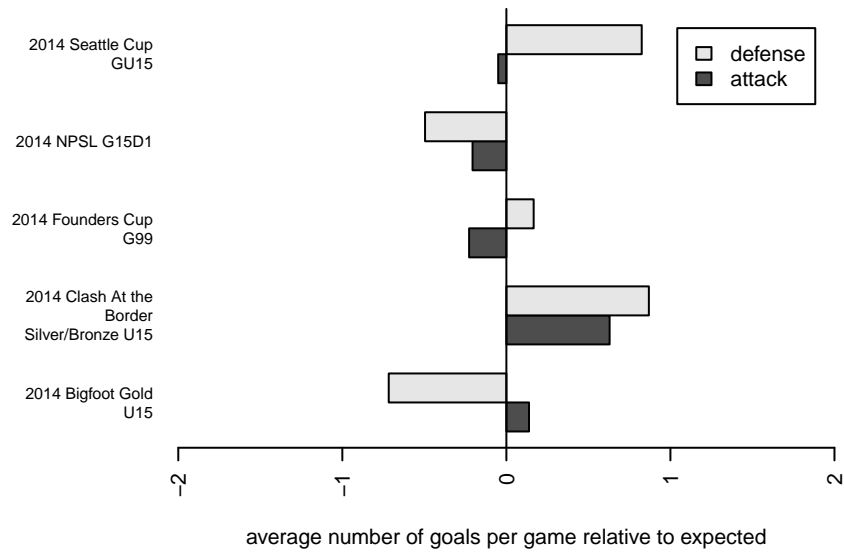

# Seattle United W Blue G99

Seattle United Regional  
 Seattle, WA  
 G99 total strength=1115  
 attack=3.55 defense=2.5  
 fall league = NPSL G15D1

alt names used:  
 SEATTLE UNITED G99 WEST BLUE ()  
 Seattle United G99 West Blue  
 SU West Blue [G99]  
 Seattle United West G99 Blue  
 Seattle United West G99 Blue

Venues played:  
 2014 Clash At the Border Silver/Bronze U15  
 2014 Seattle Cup GU15  
 2014 Bigfoot Gold U15  
 2014 NPSL G15D1  
 2014 Founders Cup G99

**Seattle United W Blue G99**  
 Dots are actual minus expected GF (blue circles) and GA (red triangles).  
 Blue line is smoothed change in attack strength. Red is smoothed change in defense strength.

**attack and defense variance (black dot)  
relative to other teams  
and top 10 in region**

**attack and defense rating  
relative to others at age  
and all opponents in last 13 months**

**Performance relative to 13 month average**